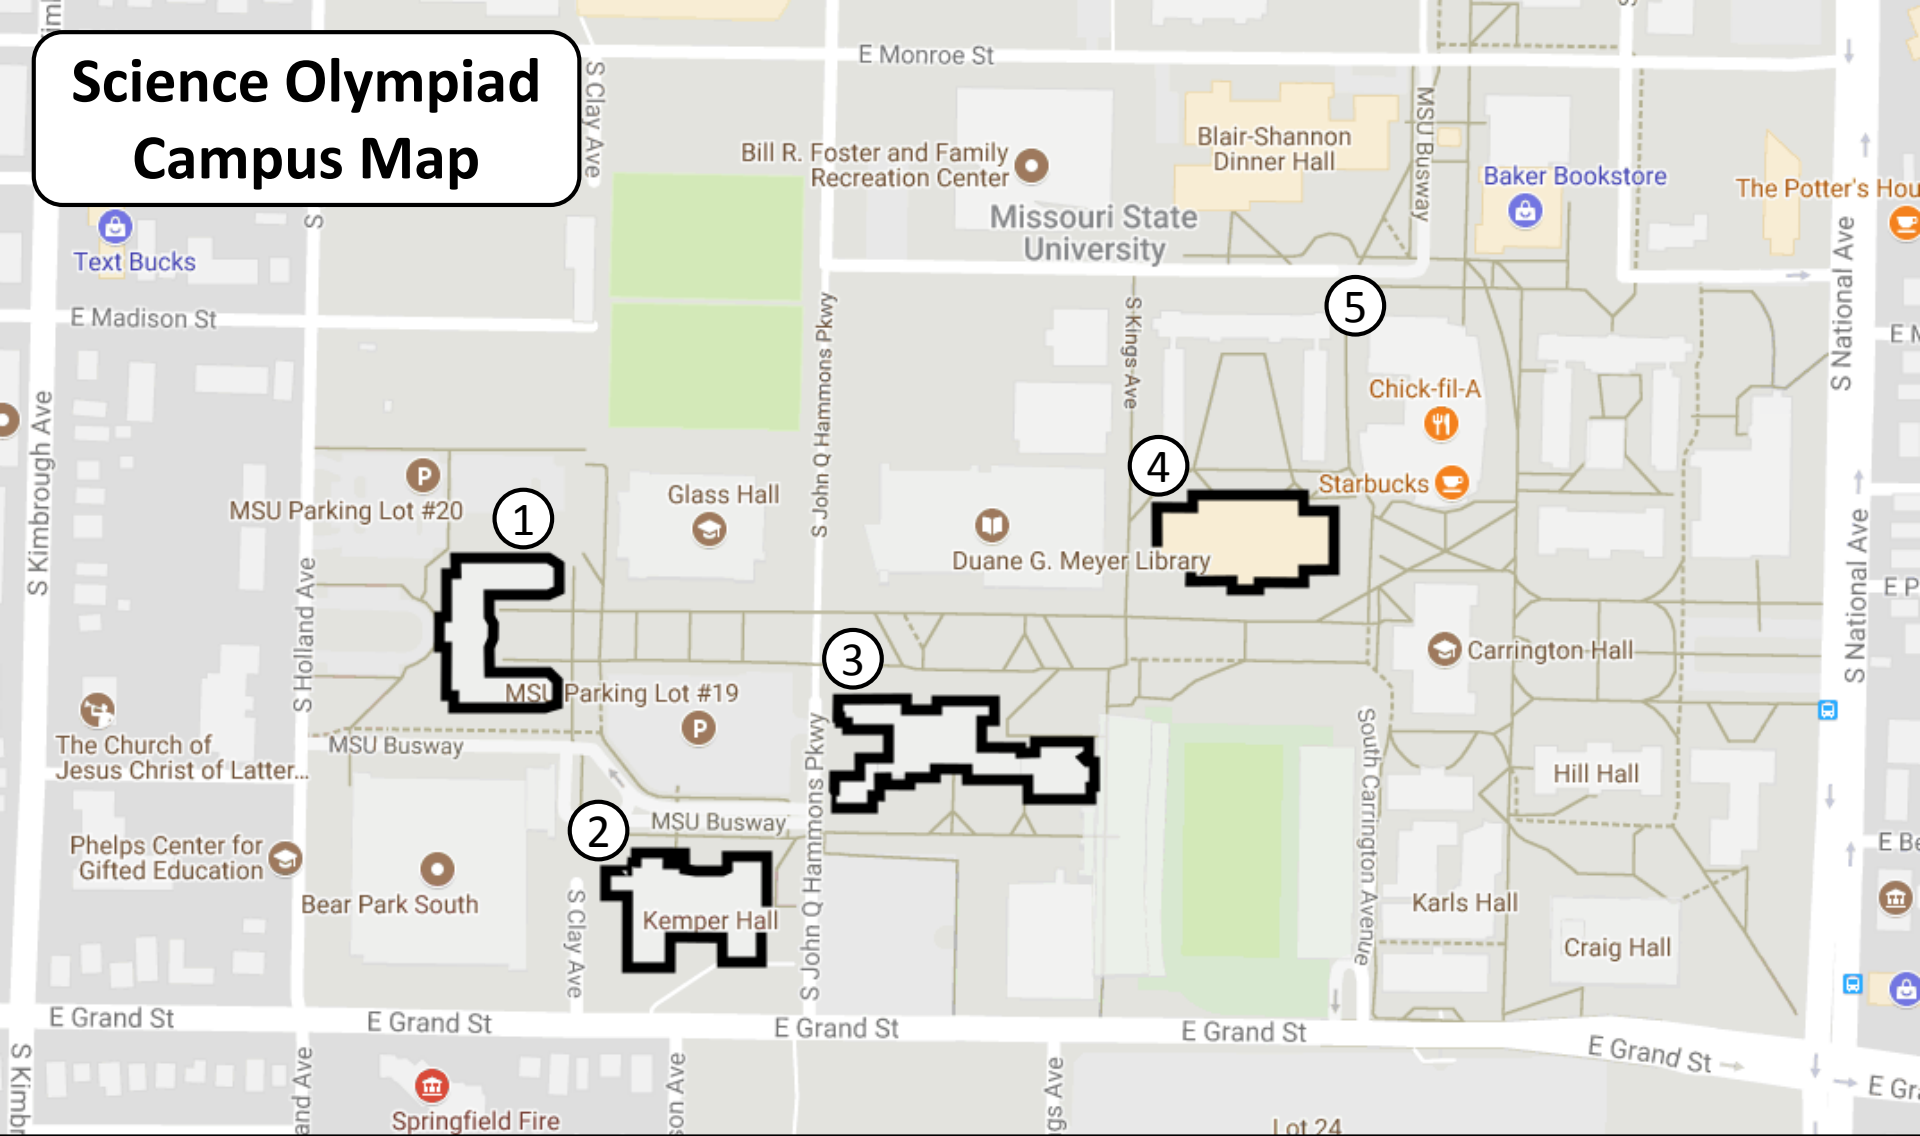

Science Olympiad Campus Map

1. Strong Hall – Registration, Crash Sites, Administration Room
2. Kemper Hall – Events
3. Temple Hall – Events
4. McDonald Arena – Events, Award Ceremony
5. Plaster Student Union – Food Vendors, Lounge Area, Games